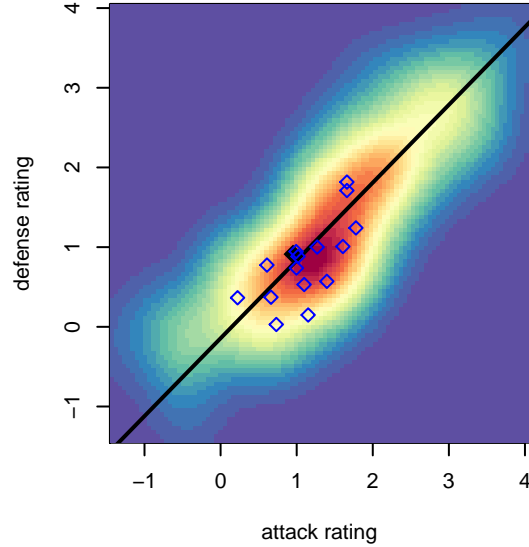

**attack and defense rating
relative to others at age
and all opponents in last 13 months**