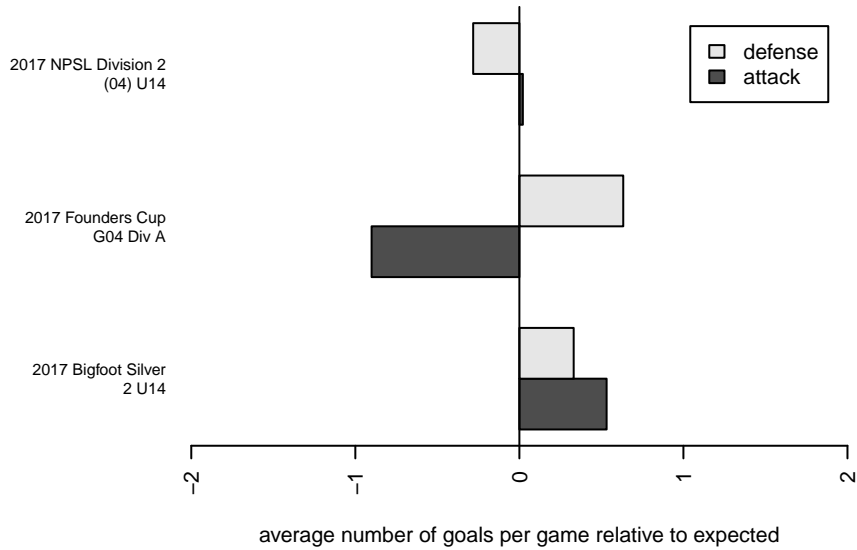

Performance relative to 13 month average