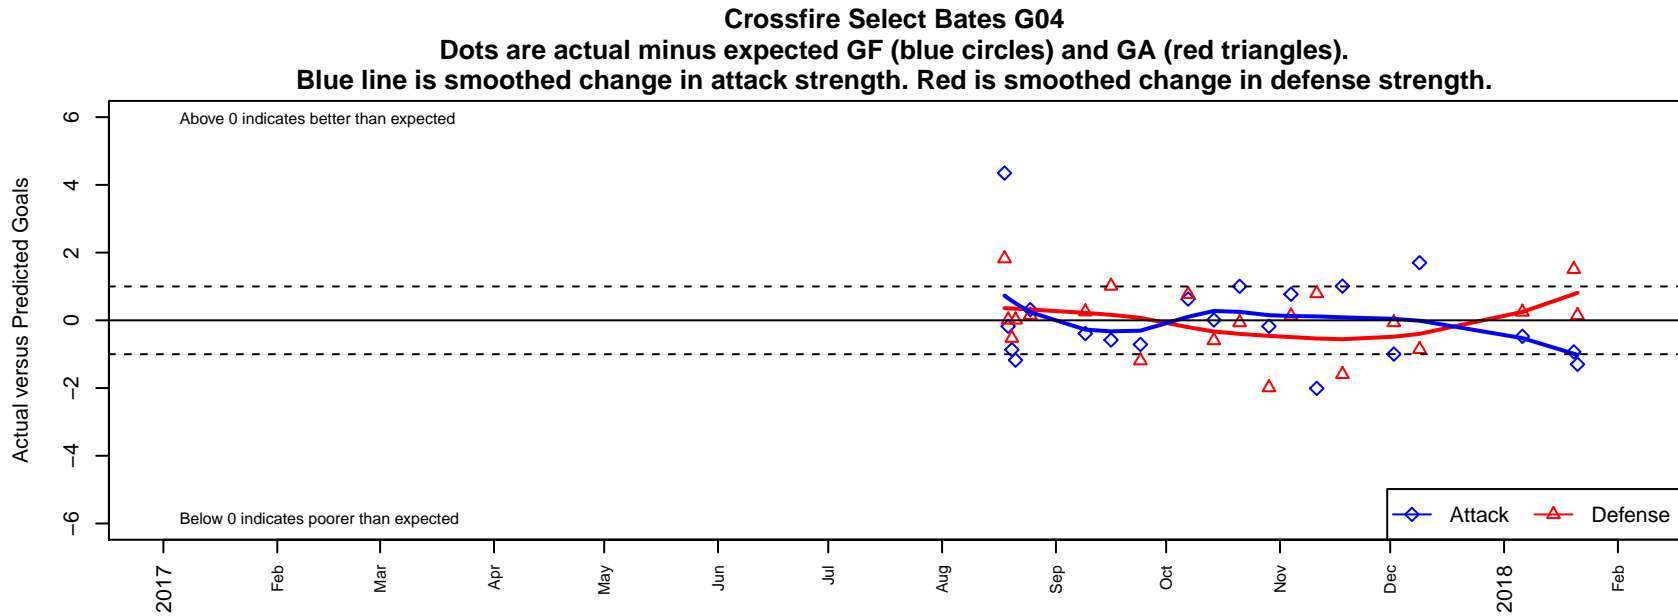

Crossfire Select Bates G04

Crossfire Select
 Redmond, WA
 G04 total strength=1069
 attack=2.59 defense=2.49
 fall league = NPSL Div 2 (04) U14

alt names used:
 Crossfire Select G04 Bates
 CROSSFIRE SELECT G04 BATES
 CROSSFIRE SELECT G04 BATES (WA)
 CFS G04 – Silver – Bates

Venues played:
 2017 Bigfoot Silver 2 U14
 2017 Summer Slam Division 2 Gold/Silver
 2017 NPSL Division 2 (04) U14
 2017 Founders Cup G04 Div A

**attack and defense variance (black dot)
relative to other teams
and top 10 in region**