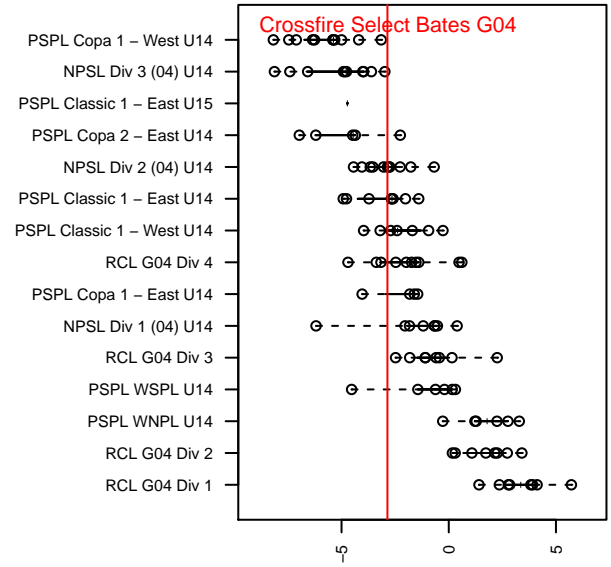

**attack and defense rating
relative to others at age
and all opponents in last 13 months**