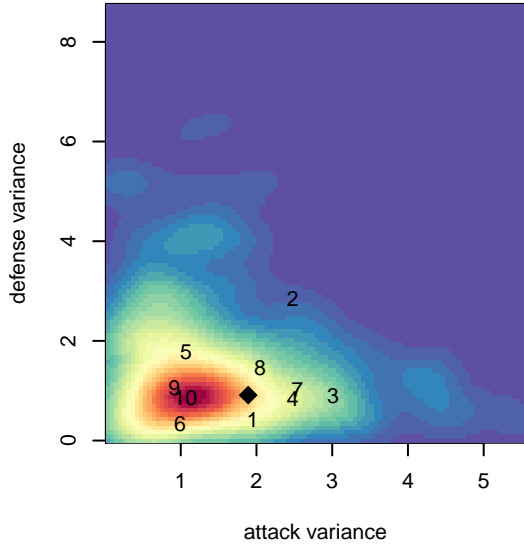

Crossfire Select Bates G04

Crossfire Select
 Redmond, WA
 G04 total strength=1069
 attack=2.59 defense=2.49
 fall league = NPSL Div 2 (04) U14

alt names used:
 Crossfire Select G04 Bates
 CROSSFIRE SELECT G04 BATES
 CROSSFIRE SELECT G04 BATES (WA)
 CFS G04 – Silver – Bates

Venues played:
 2017 Bigfoot Silver 2 U14
 2017 Summer Slam Division 2 Gold/Silver
 2017 NPSL Division 2 (04) U14
 2017 Founders Cup G04 Div A

**attack and defense variance (black dot)
relative to other teams
and top 10 in region**